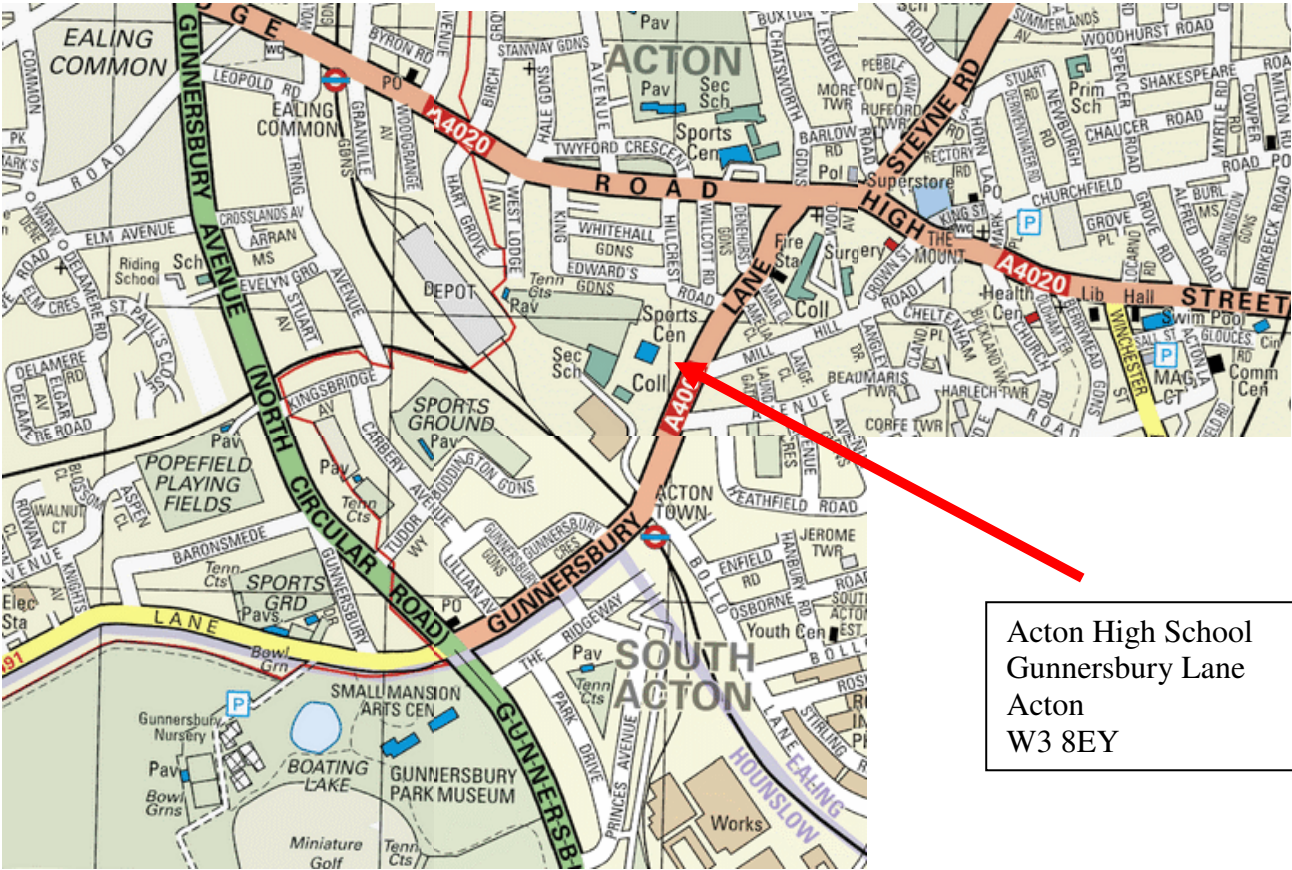

Location Map

Acton High School
Gunnersbury Lane
Acton
W3 8EY

NOVA TRAMPOLINE AND DMT CLUB-SITE PLAN