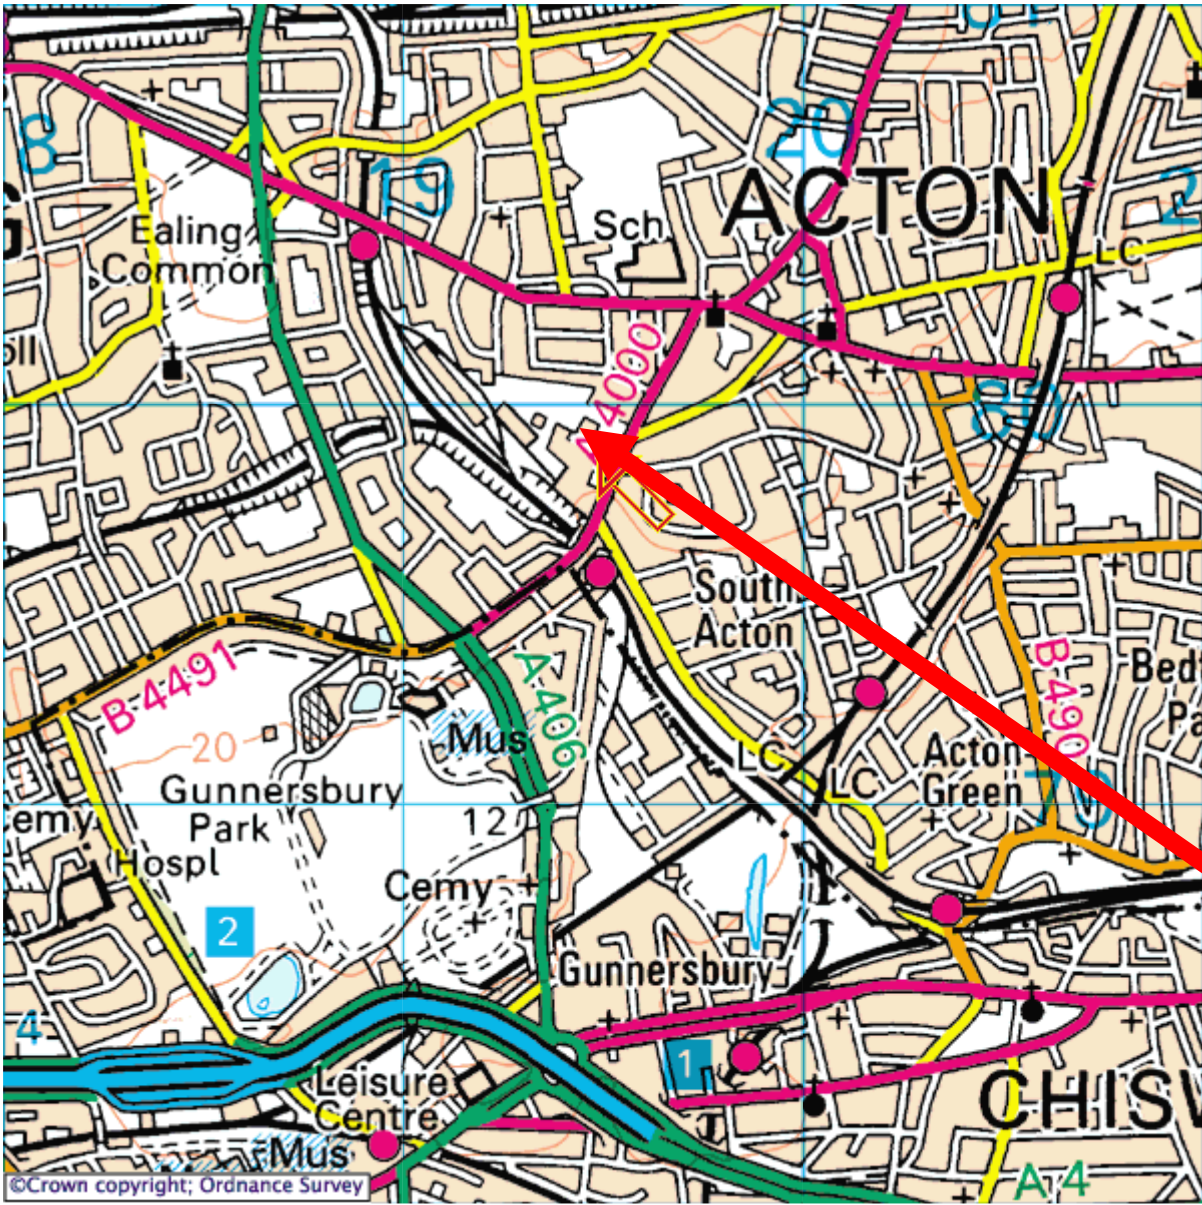

Location Map

Acton High School
Gunnersbury Lane
Acton
W3 8EY

NOVA TRAMPOLINE AND DMT CLUB-SITE PLAN